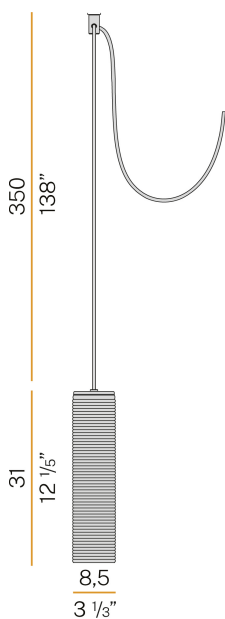

PANZERI

Clio

220-240V AC
M09474.000.0200

mat brass/amber diffuser

Data sheet

CODE	M09474.000.0200
SYSTEM POWER CONSUMPTION	max 57W
LIGHT SOURCE	LED retrofit / halogen
LIGHT SOURCE KIT	* included
COMPATIBLE SOURCES	LED retrofit bulb 8W E27 2700K Ra80 1050lm (no dimming) * / max 57W E27
COLOUR TEMPERATURE	2700K Ra>80
LIGHT DISTRIBUTION	diffused
POWER SUPPLY	220-240V AC
FREQUENCY	50/60Hz
NOMINAL LUMINOUS FLUX	1050lm
WEIGHT	1,15 Kg
PROTECTION DEGREE	IP20
COLOUR TOLLERANCES	SDCM <6
PACKING DIMENSIONS (CM)	0,0 x 0,0 x 0,0

Multiple suspension lighting fixture for interiors, with direct and indirect light emission. Structure in pressed rough aluminium and pickled sheet metal in polyacrylic paint. Diffuser in blown glass with white, crystal, steel, amber, bronze, tobacco or green ribbing finish. Pickled sheet metal closing disk in black or mat brass polyacrylic paint. 3,5m (137,8") long suspension and power cable in PVC with black fabric covering. Provided without power canopy, complete with polycarbonate hook.

Technical drawing